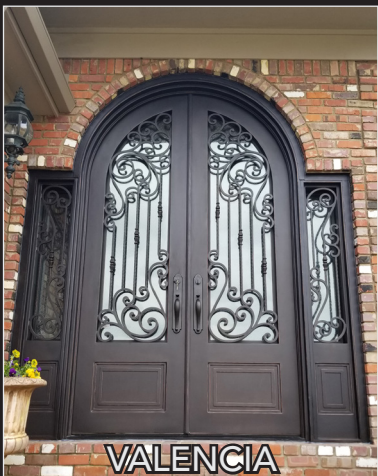

TUDOR

VALENCIA