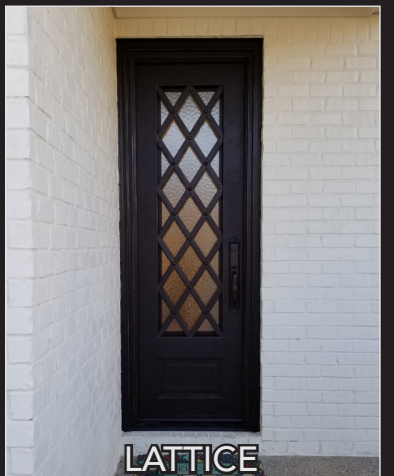

8 PANE

LATTICE